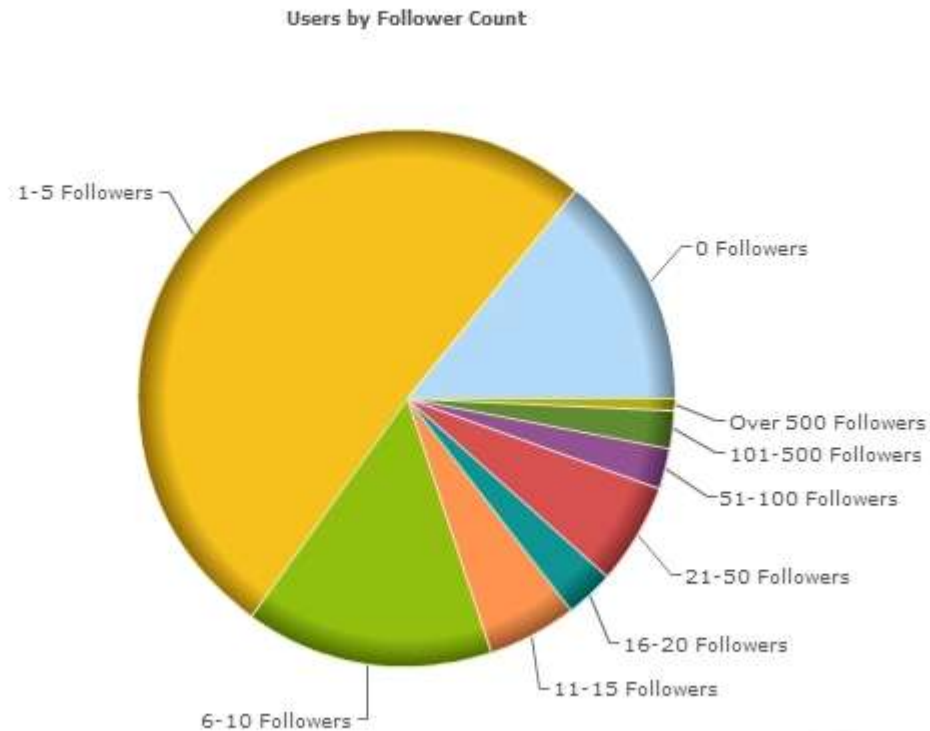

source: Nielsen NetView, 2/09, U.S., Home and Work

Unique Visitors to Twitter.com by Age Demographic

Age Group	Unique Audience	Composition %
2-17	250,000	3.6
18 - 24	**	**
25 - 34	1,379,000	19.6
35 - 49	2,935,000	41.7
55+	1,165,000	16.6
65+	477,000	6.8

source: Nielsen NetView, 2/09, U.S., Home and Work

**These demographics have insufficient sample sizes

What is it?

140 characters or less

I've made 6 posts

I follow 6 people

5 people follow what I write

The 80:20 rule

According to the data, **the average Twitter user has 42 followers**. It's interesting to see the distribution of users by the number of people following them:

Analytics By **RJMetrics**

What's the point?