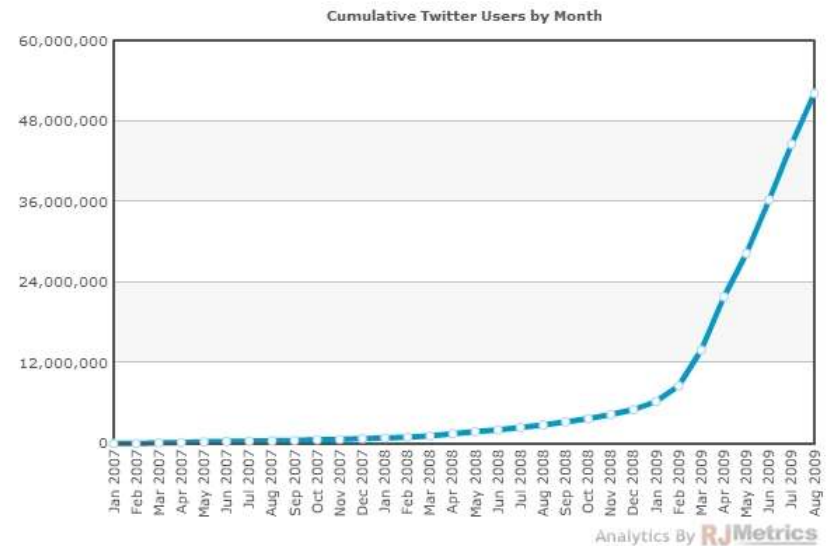

Twitter – what is it good for?

Martin De Saulles
October 2009

Fastest Growing Member Community Destinations in February 2009

RANK	Site	Feb 08	Feb 09	% growth
1	Twitter.com	475,000	7,038,000	1382%
2	Zimbio	809,000	2,752,000	240%
3	Facebook	20,043,000	65,704,000	228%
4	Multiply	821,000	2,394,000	192%
5	Wikia	1,381,000	3,758,000	172%

source: Nielsen NetView, 2/09, U.S., Home and Work

Unique Visitors to Twitter.com by Age Demographic

Age Group	Unique Audience	Composition %
2-17	250,000	3.6
18 - 24	**	**
25 - 34	1,379,000	19.6
35 - 49	2,935,000	41.7
55+	1,165,000	16.6
65+	477,000	6.8

source: Nielsen NetView, 2/09, U.S., Home and Work

**These demographics have insufficient sample sizes

What is it?

140 characters or less

I've made 6 posts

I follow 6 people

5 people follow what I write

The 80:20 rule

According to the data, **the average Twitter user has 42 followers**. It's interesting to see the distribution of users by the number of people following them:

Analytics By **RJMetrics**

What's the point?